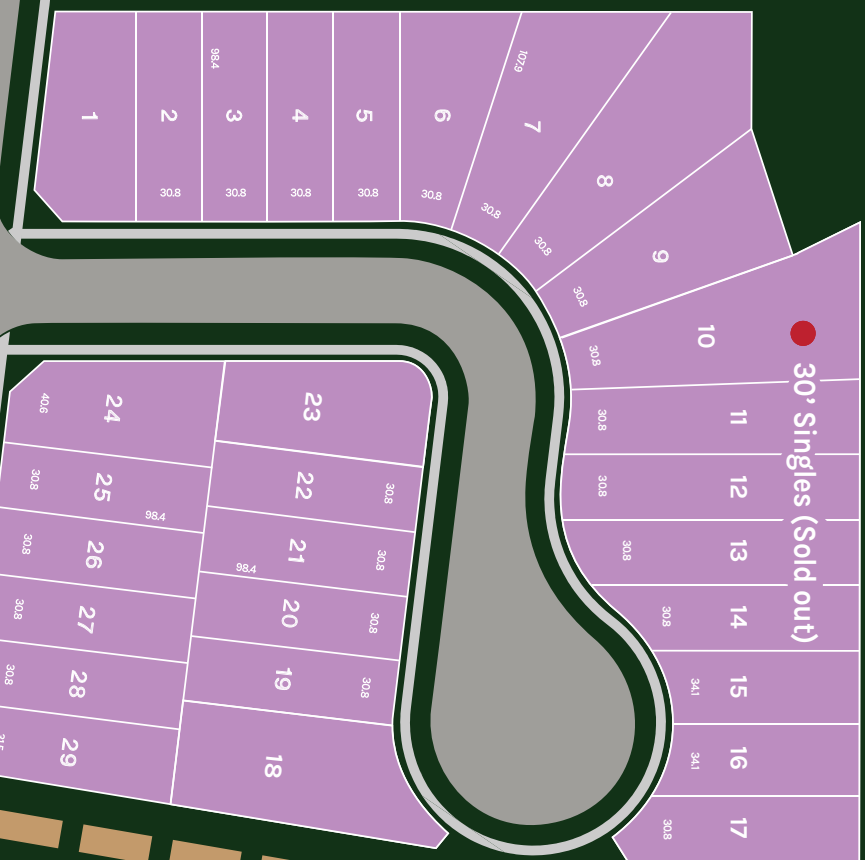

# RIVERWALK EAST

SITEPLAN

## IT'S ALL HAPPENING HERE.

You're going to love the Riverwalk community in Brantford. Situated on Highway 403, just minutes from Ancaster and Woodstock, South Brantford offers all the charm of a small town with amenities of a big city. Great schools are a short walk from home and the area's best shopping is close by.

kingwoodhomes.ca

SUMMER 2019  
**RIVERWALK EAST**

FIFTH AVENUE

Kingwood Homes  
 FUTURE DEVELOPMENT

BIRKETT AVENUE

Proposed Foot Path

Lot size measurements are approximate and may be subject to size adjustments E. & O.E

● Sold

■ 18' Freehold Towns

■ 30' Singles (Sold out)

↑ to Erie Avenue