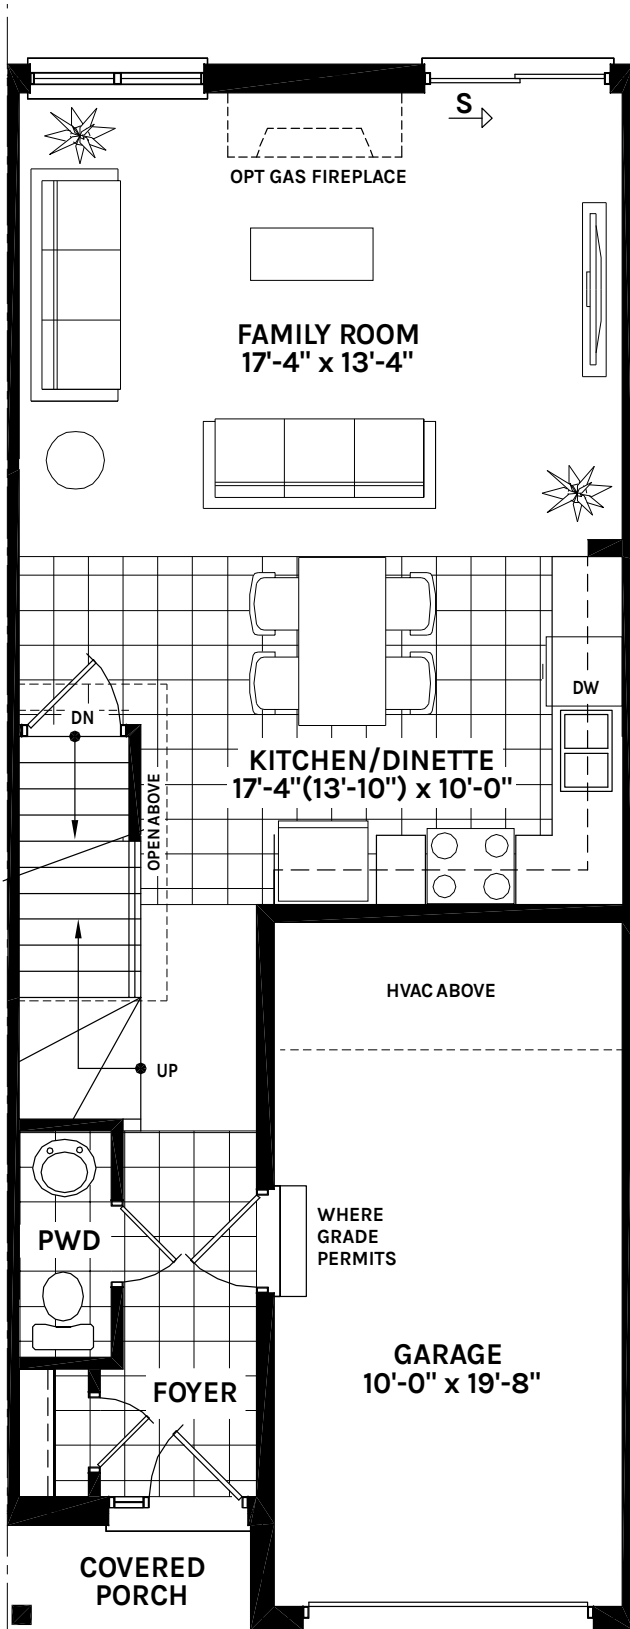

VILLAGE ON THE GRAND
COURTYARD COLLECTION

1,362
 SQ.FT.

MAIN FLOOR

SECOND FLOOR
 3 BEDROOM WITH 1 BATH

VILLAGE ON THE GRAND
COURTYARD COLLECTION

1,362
SQ.FT.

OPT. SECOND FLOOR
 3 BEDROOM WITH 1 BATH

OPT. SECOND FLOOR
 3 BEDROOM WITH 3 PIECE ENSUITE

OPT. 3 PIECE
 WITH SHOWER