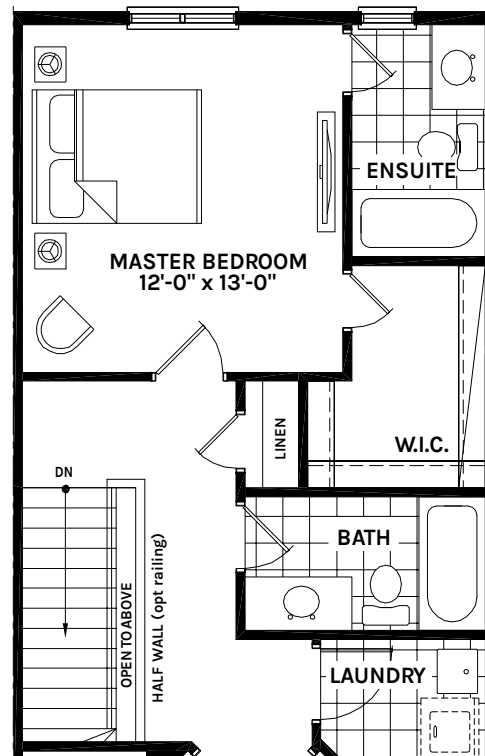

VILLAGE ON THE GRAND
COURTYARD COLLECTION

1,362
 SQ.FT.

MAIN FLOOR

SECOND FLOOR
 3 BEDROOM WITH 1 BATH

VILLAGE ON THE GRAND
COURTYARD COLLECTION

1,362
SQ.FT.

OPT. SECOND FLOOR
 3 BEDROOM WITH 1 BATH

OPT. SECOND FLOOR
 3 BEDROOM WITH 3 PIECE ENSUITE

OPT. 3 PIECE
 WITH SHOWER