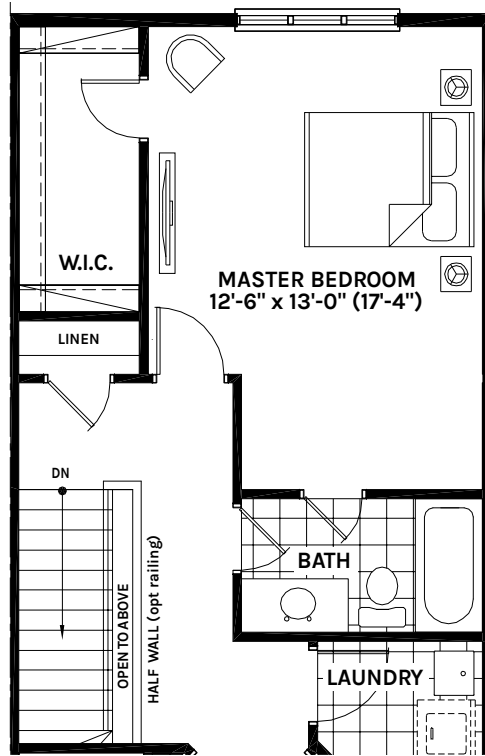

VILLAGE ON THE GRAND
COURTYARD COLLECTION

1,362
 SQ.FT.

MAIN FLOOR

SECOND FLOOR
 3 BEDROOM WITH 1 BATH

VILLAGE ON THE GRAND
COURTYARD COLLECTION

1,362
SQ.FT.

OPT. SECOND FLOOR
 3 BEDROOM WITH 1 BATH

OPT. SECOND FLOOR
 3 BEDROOM WITH 3 PIECE ENSUITE

OPT. 3 PIECE
 WITH SHOWER