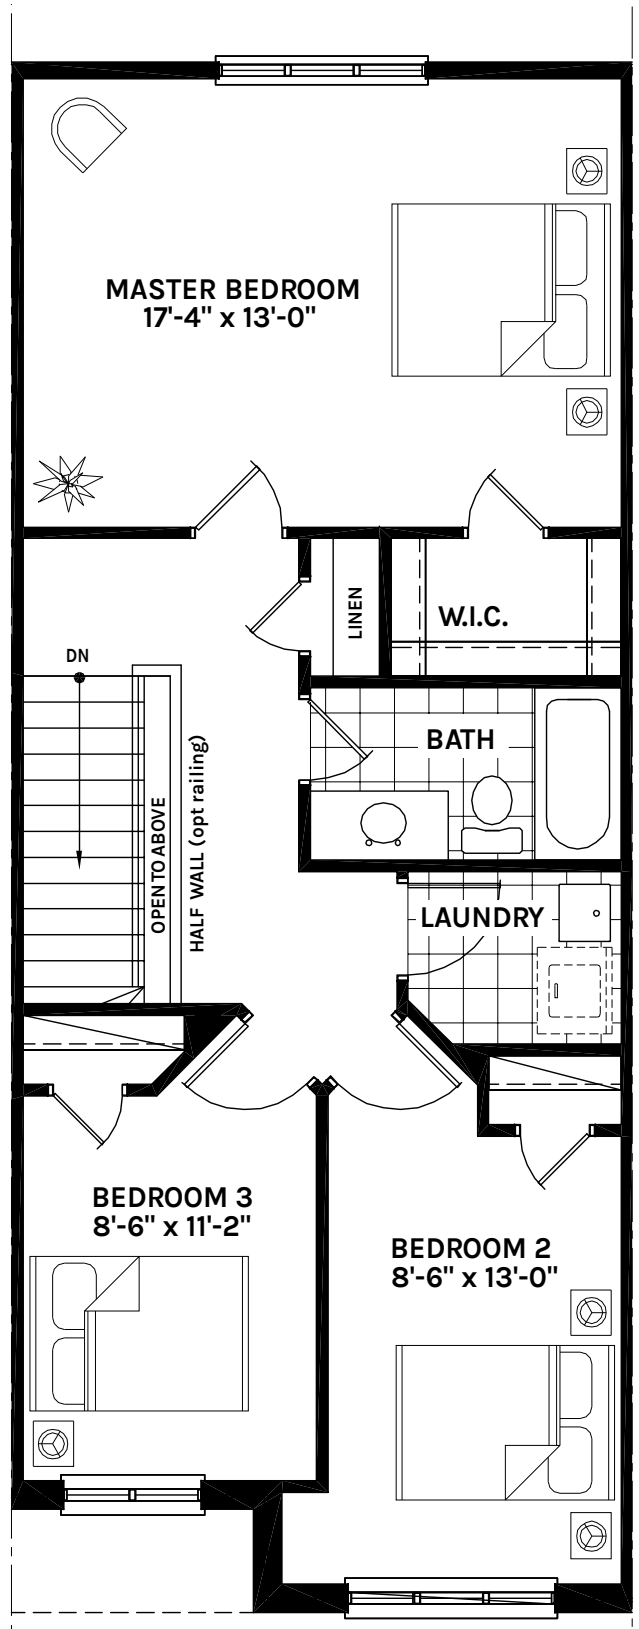

VILLAGE ON THE GRAND
COURTYARD COLLECTION

1,362
 SQ.FT.

MAIN FLOOR

SECOND FLOOR
 3 BEDROOM WITH 1 BATH

VILLAGE ON THE GRAND
COURTYARD COLLECTION

1,362
SQ.FT.

OPT. SECOND FLOOR
 3 BEDROOM WITH 1 BATH

OPT. SECOND FLOOR
 3 BEDROOM WITH 3 PIECE ENSUITE

OPT. 3 PIECE
 WITH SHOWER