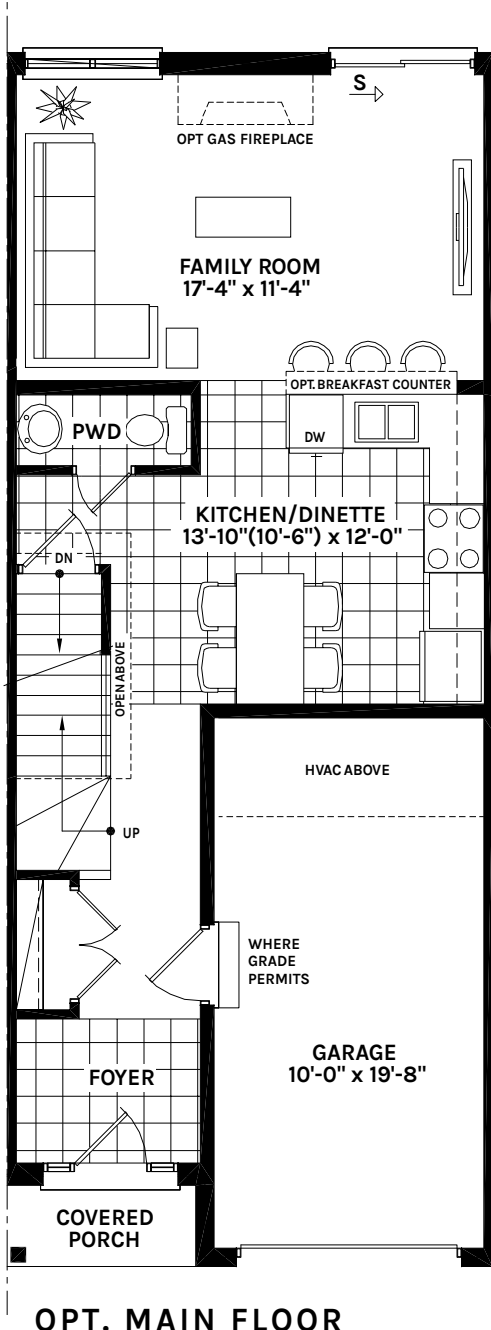

VILLAGE ON THE GRAND
COURTYARD COLLECTION

1,362
 SQ.FT.

MAIN FLOOR

SECOND FLOOR
 3 BEDROOM WITH 1 BATH

VILLAGE ON THE GRAND
COURTYARD COLLECTION

1,362
SQ.FT.

OPT. SECOND FLOOR
 3 BEDROOM WITH 1 BATH

OPT. SECOND FLOOR
 3 BEDROOM WITH 3 PIECE ENSUITE

OPT. 3 PIECE
 WITH SHOWER