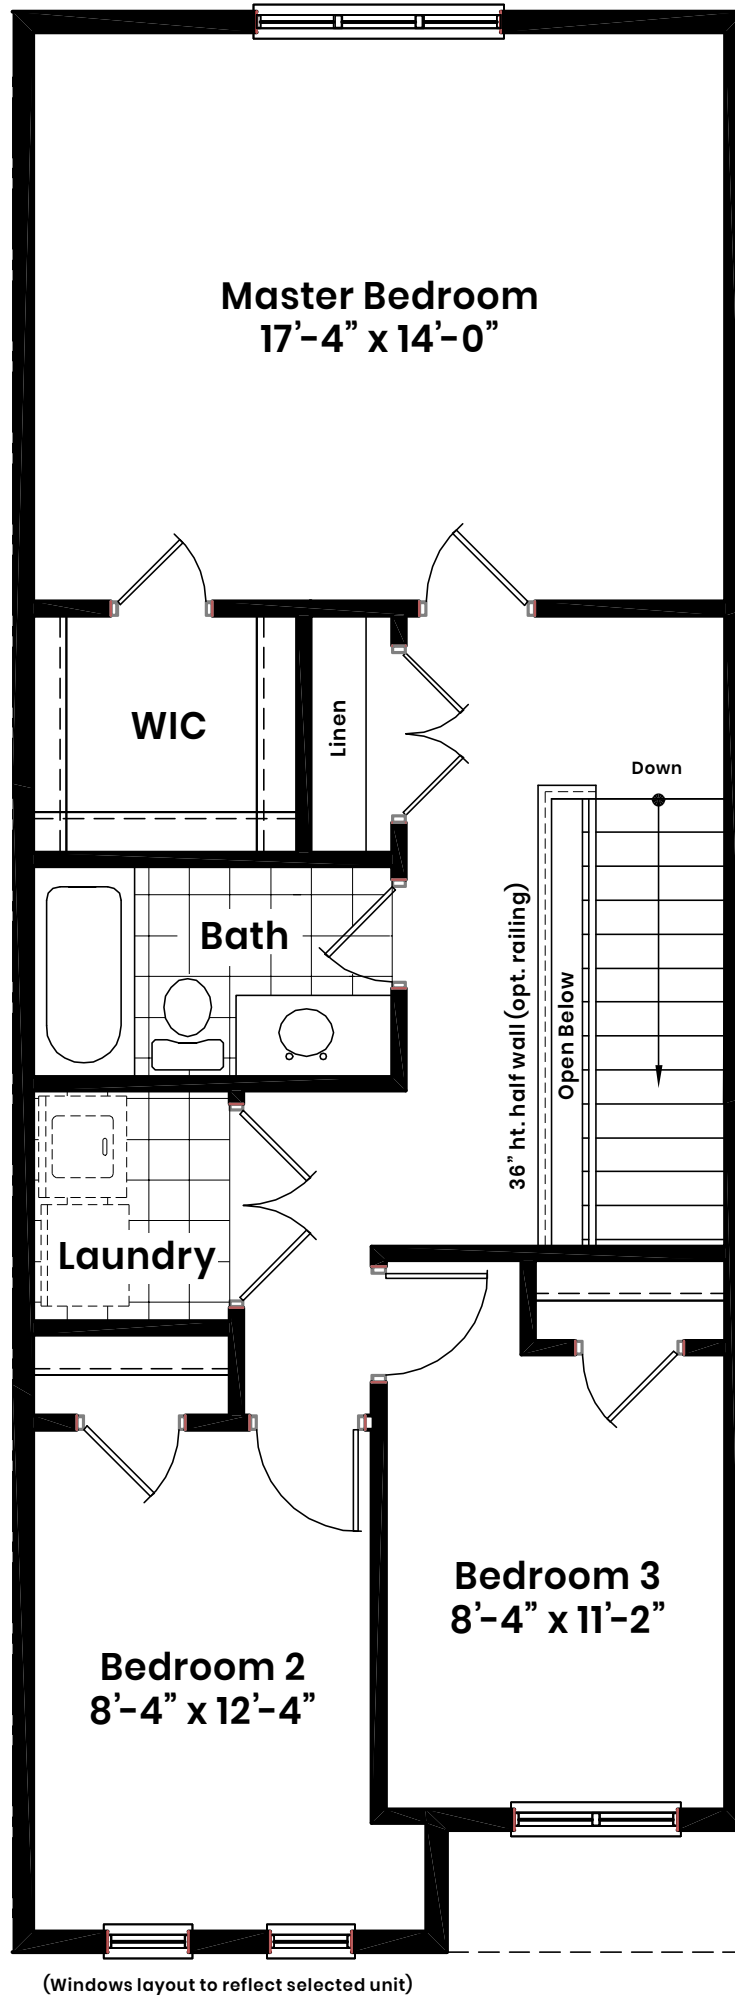

TWO-STOREY TOWN INTERIOR

Riverside Village

IN THE TOWN OF THAMESFORD

End unit
1,470
Square Foot

End unit
1,470
Square Foot

**Standard
Option A**
3 bed w/ 1 bath

(Windows layout to reflect selected unit)

Optional 3 piece
with shower

Upgrade option B
3 bed w/ 1 bath (ensuite privilege)

(Windows layout to reflect selected unit)

Upgrade option C
3 bed w/ 2 bath