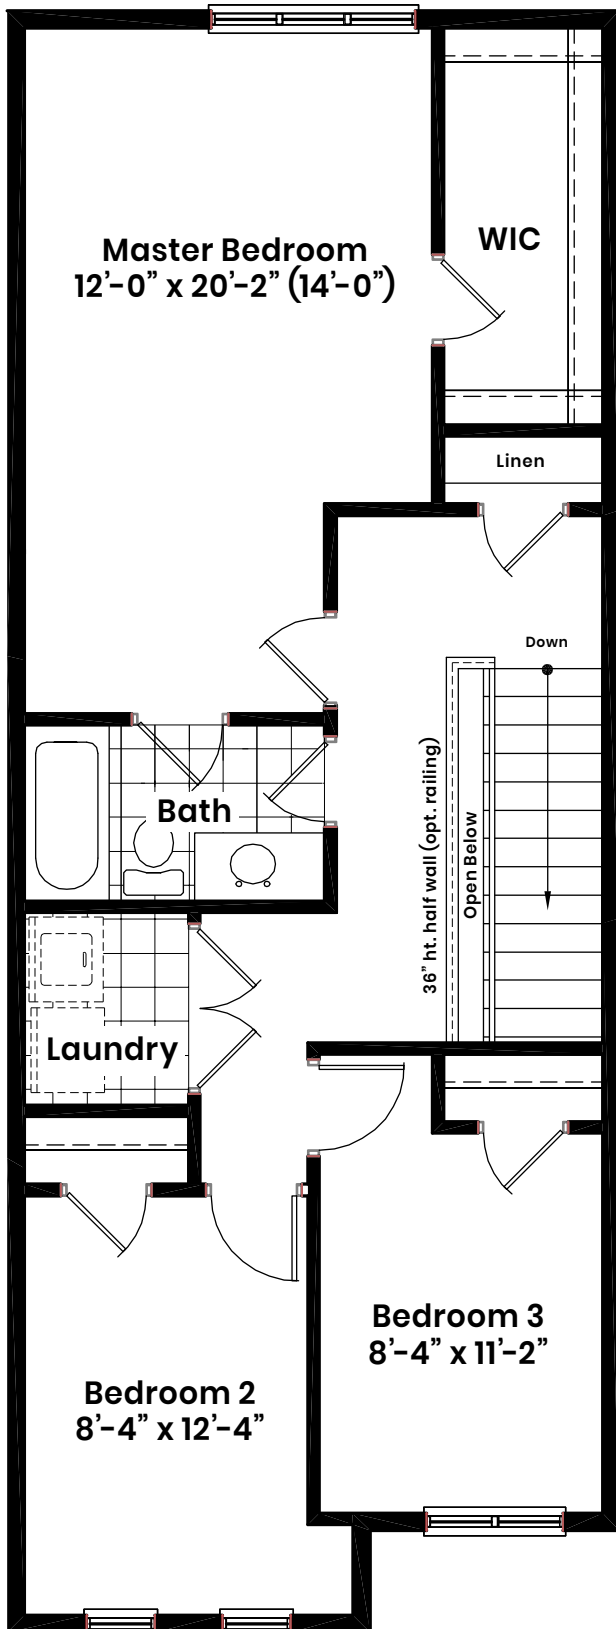

TWO-STOREY TOWN INTERIOR

Riverside Village

IN THE TOWN OF THAMESFORD

End unit
1,470
Square Foot

End unit
1,470
Square Foot

**Standard
Option A**
3 bed w/ 1 bath

(Windows layout to reflect selected unit)

Optional 3 piece
with shower

Upgrade option B
3 bed w/ 1 bath (ensuite privilege)

(Windows layout to reflect selected unit)

Upgrade option C
3 bed w/ 2 bath