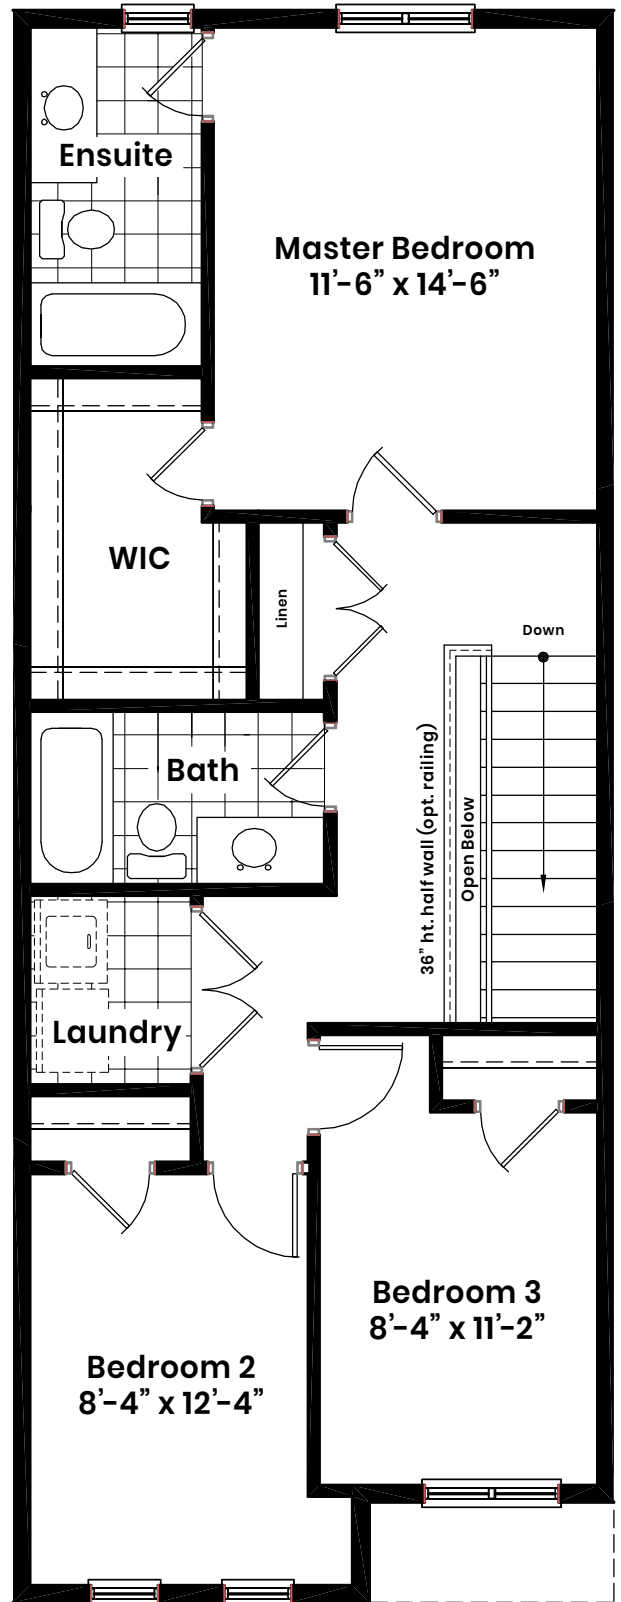

TWO-STOREY TOWN INTERIOR

Riverside Village

IN THE TOWN OF THAMESFORD

End unit
1,470
Square Foot

End unit
1,470
Square Foot

**Standard
Option A**
3 bed w/ 1 bath

(Windows layout to reflect selected unit)

Optional 3 piece
with shower

Upgrade option B
3 bed w/ 1 bath (ensuite privilege)

(Windows layout to reflect selected unit)

Upgrade option C
3 bed w/ 2 bath