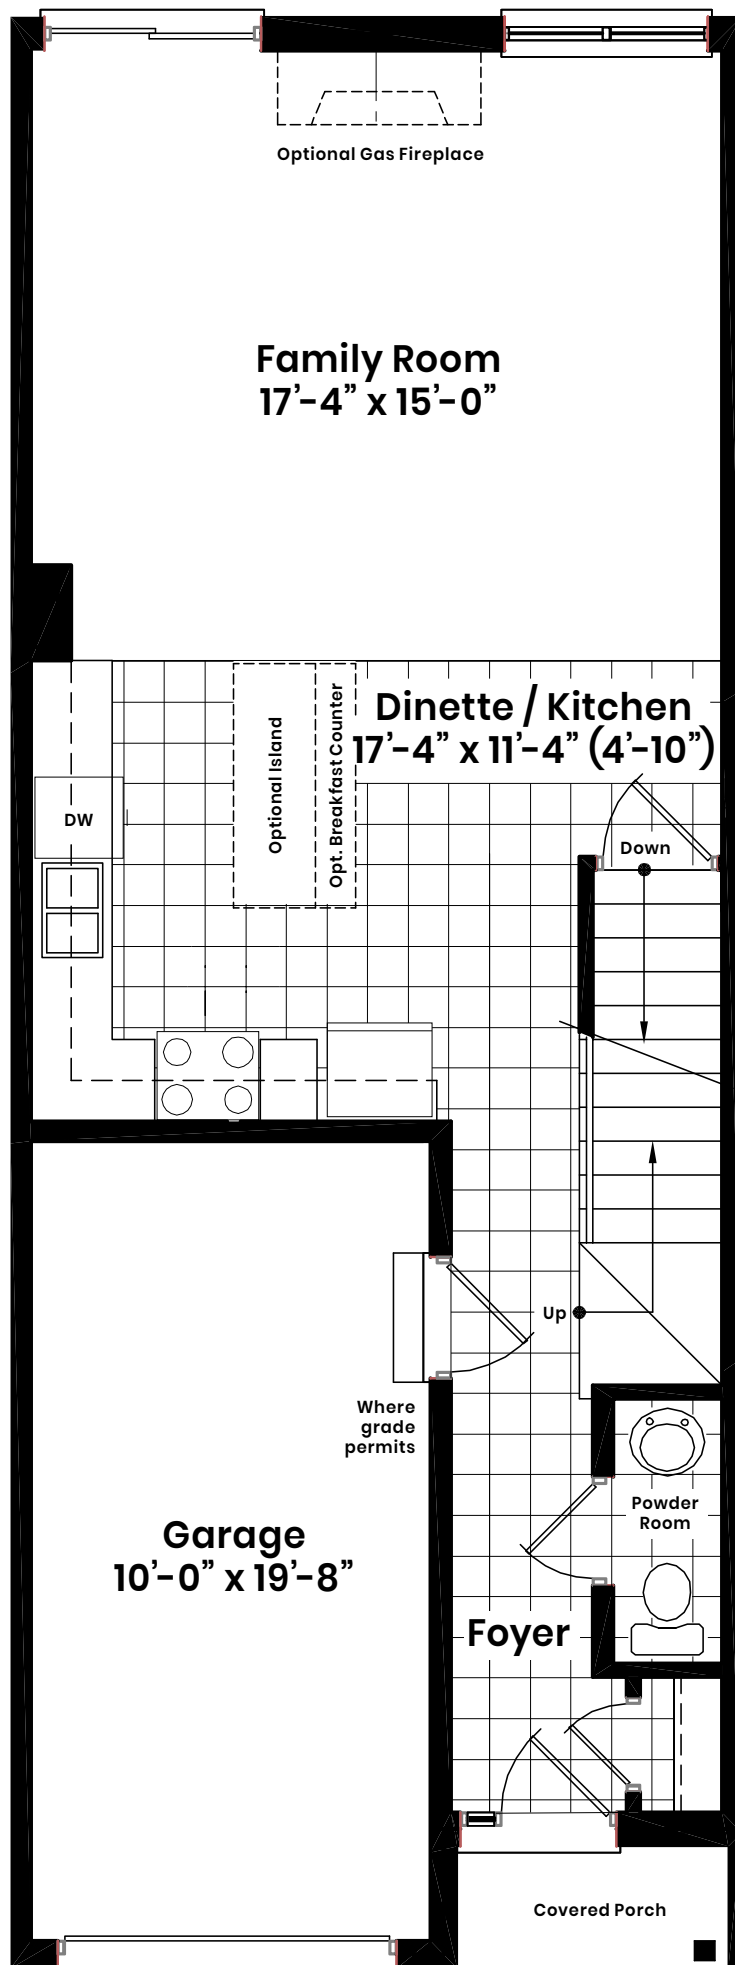

TWO-STOREY TOWN INTERIOR

Riverside Village

IN THE TOWN OF THAMESFORD

End unit
1,470
Square Foot

End unit
1,470
Square Foot

**Standard
Option A**
3 bed w/ 1 bath

(Windows layout to reflect selected unit)

Optional 3 piece
with shower

Upgrade option B
3 bed w/ 1 bath (ensuite privilege)

(Windows layout to reflect selected unit)

Upgrade option C
3 bed w/ 2 bath